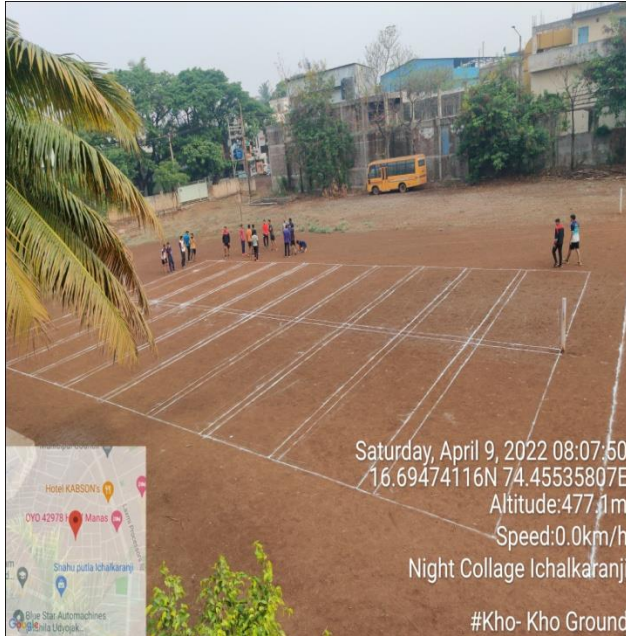

# Night College of Arts and Commerce, Ichhalakarnji.

**Kabaddi Ground**

**Kho-Kho Ground**

## Shot Put Ground